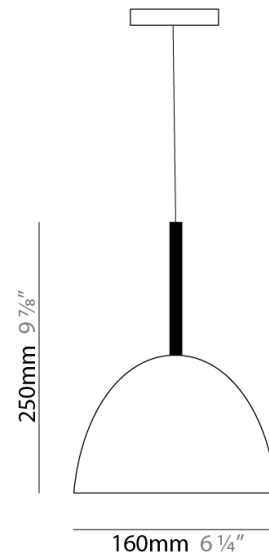

Height (in): 11

Max. Overall Height (mm): 2280

Max. Overall Height (in): 89 3/4

Light Distribution: Direct

Weight (kg): 4.09

Weight (lbs): 9.02

Diffuser: Black Blown Glass Dome and Frosted White Glass Bottom

D81057-WHI

GENERAL

Series: Willy
Subseries: Willy 40
Brand: Panzeri
Division: Design
Mounting Type: Suspension
Mounting Location: Ceiling
Subcategory: Pendant

PHYSICAL

Shape: Dome
Diameter (mm): 400
Diameter (in): 15 3/4
Height (mm): 280
Height (in): 11
Max. Overall Height (mm): 2280
Max. Overall Height (in): 89 3/4
Weight (kg): 4.09
Weight (lbs): 9.02
Diffuser: White Blown Glass Dome and Frosted White Bottom
Fixture Finish: WHI
Holder Finish: Metallized Gray
Fixture Material: Blown Glass Lampshade

Diameter (in): 6 ¼

Height (mm): 250

Height (in): 9 7/8

Max. Overall Height (mm): 2250

Max. Overall Height (in): 88 9/16

Light Distribution: Direct

Weight (kg): 1.23

Weight (lbs): 2.7

IP rating: IP20

WILLY SUSPENSION

D81344

GENERAL

Series: Willy
Brand: Panzeri
Division: Design
Mounting Type: Suspension
Mounting Location: Ceiling
Subcategory: Pendant

PHYSICAL

Shape: Bell
Diameter (mm): 600
Diameter (in): 23 5/8
Height (mm): 370
Height (in): 14 9/16
Max. Overall Height (mm): 2370
Max. Overall Height (in): 93 5/16
Light Distribution: Direct
Weight (kg): 12.2
Weight (lbs): 27
Diffuser: Metallic Gray Aluminum Dome and Frosted White Glass Bottom Diffuser
Fixture Finish: ALU
Fixture Material: Aluminum