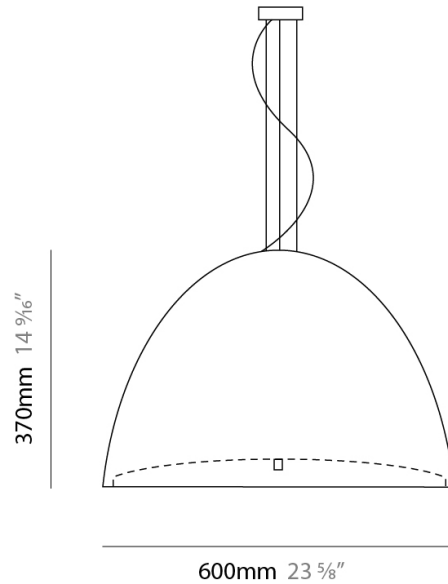

WILLY SUSPENSION

D81344

GENERAL

Series: Willy
Brand: Panzeri
Division: Design
Mounting Type: Suspension
Mounting Location: Ceiling
Subcategory: Pendant

PHYSICAL

Shape: Bell
Diameter (mm): 600
Diameter (in): 23 5/8
Height (mm): 370
Height (in): 14 9/16
Max. Overall Height (mm): 2370
Max. Overall Height (in): 93 5/16
Light Distribution: Direct
Weight (kg): 12.2
Weight (lbs): 27
Diffuser: Metallic Gray Aluminum Dome and Frosted White Glass Bottom Diffuser
Fixture Finish: ALU
Fixture Material: Aluminum

ELECTRICAL

Number of Lamps: 3
Lamp Type: LED Retrofit
Bulb Included: Bulb Not Included
Total Output Wattage (W): 45
Max. Wattage Per Lamp (W): 15
Lamp Base: E26
Input Voltage (V): 120
Upon Request: 277Vac / GU24

LED

OPTICAL

RATINGS AND CERTIFICATIONS

Certified By: CSA Certified to UL and CSA Standards
IP rating: IP20